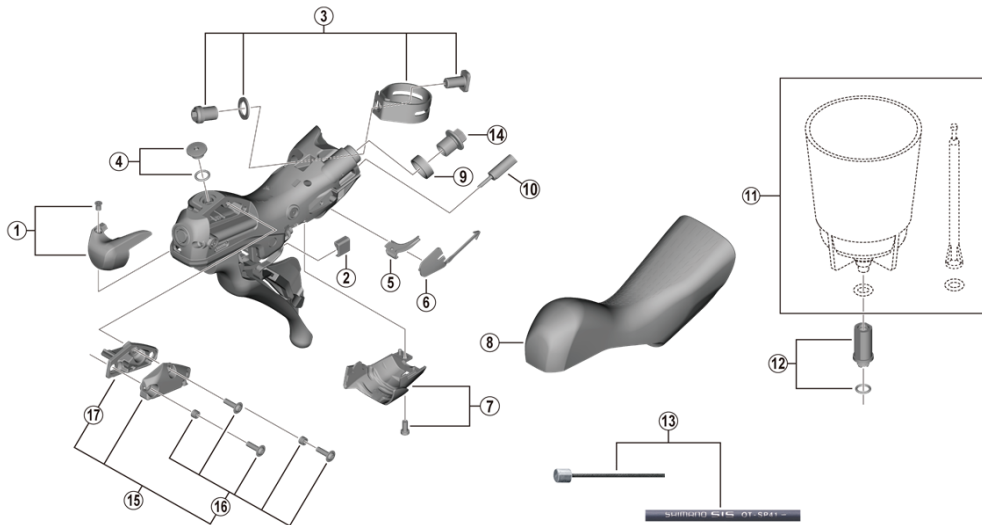

TIAGRA Dual Control Lever (For Disc Brake)

ST-4720 (2x10-speed)

ITEM NO.	SHIMANO CODE NO.	DESCRIPTION	INTERCHANGEABILITY	
			ST-R7020	ST-R7025
1	Y0JS98010	Right hand name plate R and fixing screw	B	B
	Y0JT98010	Left hand name plate L and fixing screw	B	B
2	Y63X80000	Main lever support R	A	A
	Y63X80010	Main lever support L	A	A
3	Y0E098030	Clamp band unit diameter (23.8 - 24.2 mm)	A	A
4	Y0F398030	Bleed screw and O-ring	A	A
5	Y07X75000	SL cable guide R	A	A
	Y07V75000	SL cable guide L	A	A
6	Y00E75000	SL cable cover R	A	A
	Y0C574000	SL cable cover L	A	A
7	Y0F398040	Right hand unit cover R and fixing screw	A	A
	Y0F498020	Left hand unit cover L and fixing screw	A	A
8	Y0F398010	Bracket covers (pair)	A	A
9	Y0C514000	Joint support ring	A	A
10	Y63Z27000	Outer cap with short tongue for ST	A	A
11	ESMDISCBP	Funnel and oil stopper	A	A
12	Y0C698050	Funnel adapter and O-ring	A	A
13	Y60198010	OT-SP41 OPTISLICK shift cable sets (black) • Outer cap with short tongue for ST (2 pcs.) • SIS-SP40 outer caps (3 pcs.) • SIS-SP40 sealed outer caps (1 pc.) • Inner end caps (2 pcs.)		
	Y60198030	OT-SP41 OPTISLICK shift cable sets (white) • Outer cap with short tongue for ST (2 pcs.) • SIS-SP40 outer caps (3 pcs.) • SIS-SP40 sealed outer caps (1 pc.) • Inner end caps (2 pcs.)		
	Y60198080	OT-SP41 OPTISLICK shift cable sets (yellow) • Outer cap with short tongue for ST (2 pcs.) • SIS-SP40 outer caps (3 pcs.) • SIS-SP40 sealed outer caps (1 pc.) • Inner end caps (2 pcs.)		
	Y60198040	OT-SP41 OPTISLICK shift cable sets (red) • Outer cap with short tongue for ST (2 pcs.) • SIS-SP40 outer caps (3 pcs.) • SIS-SP40 sealed outer caps (1 pc.) • Inner end caps (2 pcs.)		
	Y60198070	OT-SP41 OPTISLICK shift cable sets (blue) • Outer cap with short tongue for ST (2 pcs.) • SIS-SP40 outer caps (3 pcs.) • SIS-SP40 sealed outer caps (1 pc.) • Inner end caps (2 pcs.)		
	Y60198060	OT-SP41 OPTISLICK shift cable sets (green) • Outer cap with short tongue for ST (2 pcs.) • SIS-SP40 outer caps (3 pcs.) • SIS-SP40 sealed outer caps (1 pc.) • Inner end caps (2 pcs.)		
	Y60198050	OT-SP41 OPTISLICK shift cable sets (orange) • Outer cap with short tongue for ST (2 pcs.) • SIS-SP40 outer caps (3 pcs.) • SIS-SP40 sealed outer caps (1 pc.) • Inner end caps (2 pcs.)		
	Y60198020	OT-SP41 OPTISLICK shift cable sets (high-tech gray) • Outer cap with short tongue for ST (2 pcs.) • SIS-SP40 outer caps (3 pcs.) • SIS-SP40 sealed outer caps (1 pc.) • Inner end caps (2 pcs.)		
14	Y8RD02000	Flange flare nut (M9/black)		
15	Y0C698060	Right hand lid unit		
	Y0C598030	Left hand lid unit		
16	Y0C698070	Lid fixing screw (3 pcs.) and lid spacer (2 pcs.)		
17	Y0C678000	Diaphragm R		
	Y0C578000	Diaphragm L		

A: Same parts.

B: Parts are usable, but differ in materials, appearance, finish, size, etc.

Absence of mark indicates non-interchangeability.

Jul.-2021-4612C

© Shimano Inc. 1

SHIMANO